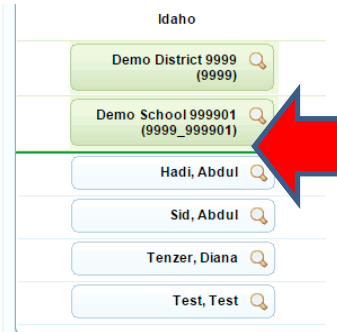

Name ▲

Idaho

Demo District 9999 (9999) 🔍

Demo School 999901 (9999_999901) 🔍

6. Choose View Teacher

7. Click on the school again

8. Click on View Roster

9. Click on the school again (see #7 above)

10. Click on View Student

11. You will then see a list of all the students in the school.

12. Go to the top bar and click on Print

13. From this box select Most Recent Opportunities

14. You will then see a note that your request has been queued and you'll be sent an email.