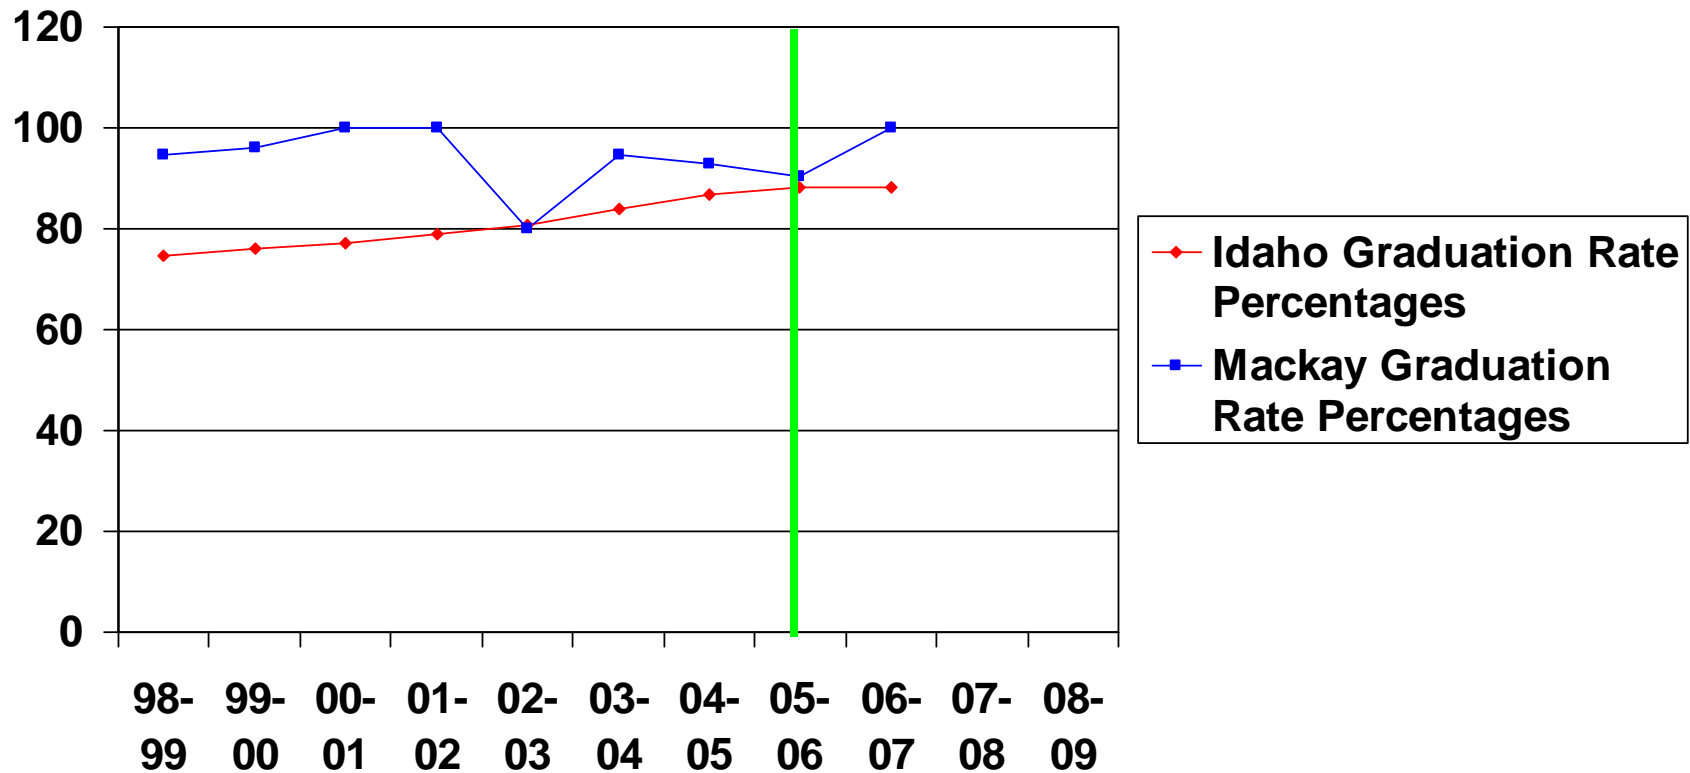

Mackay School District #182 Graduation Completion Rates

| = School year moved to 4-Day School Week