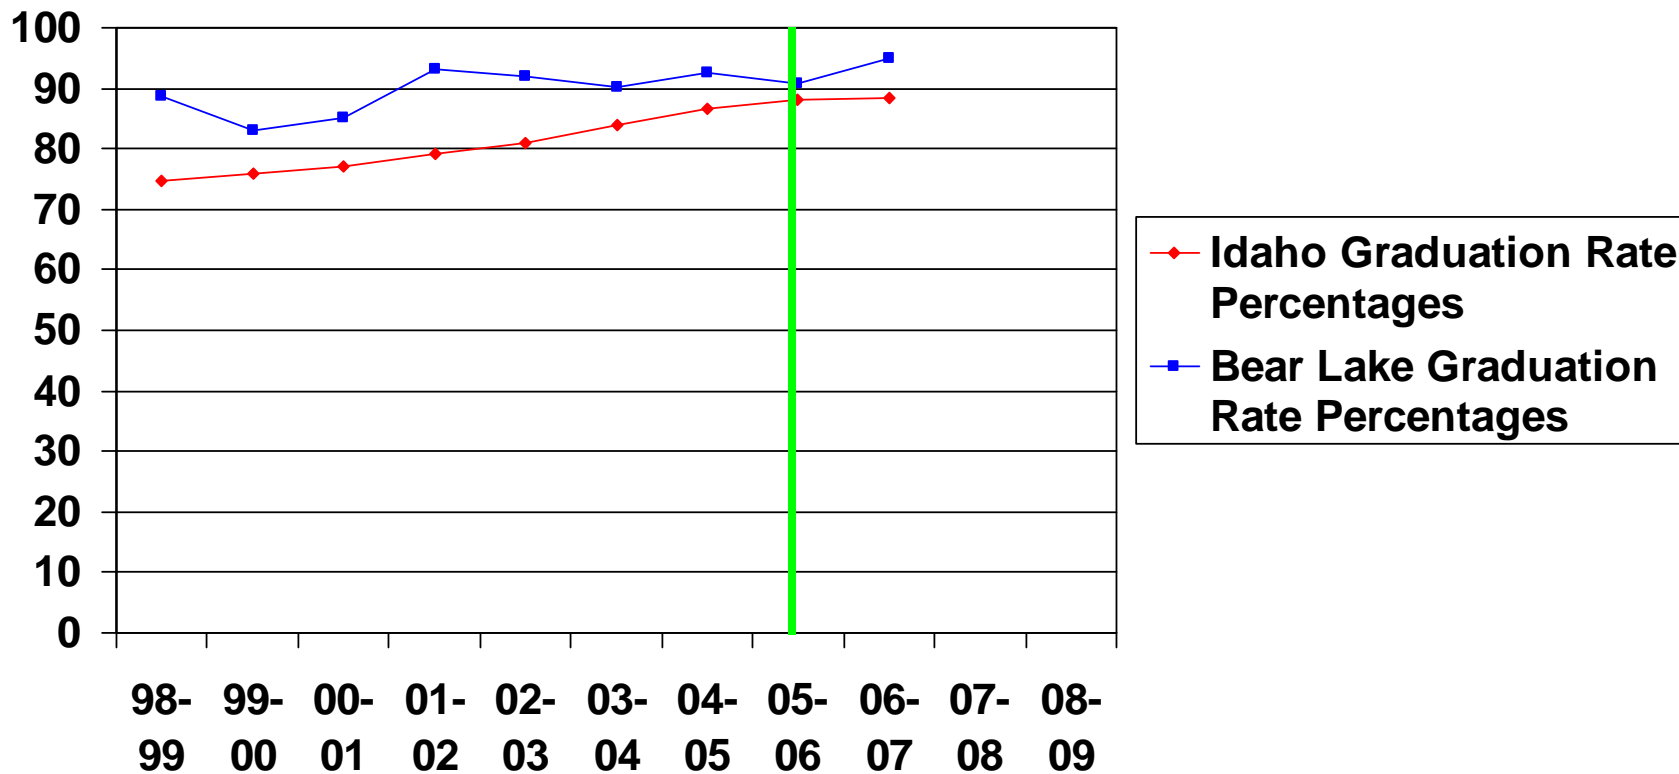

State Graduation Completion Rates

Marsh Valley School District #21 Graduation Completion Rates

| = School year moved to 4-Day School Week

Bear Lake County School District #33 Graduation Completion Rates

| = School year moved to 4-Day School Week