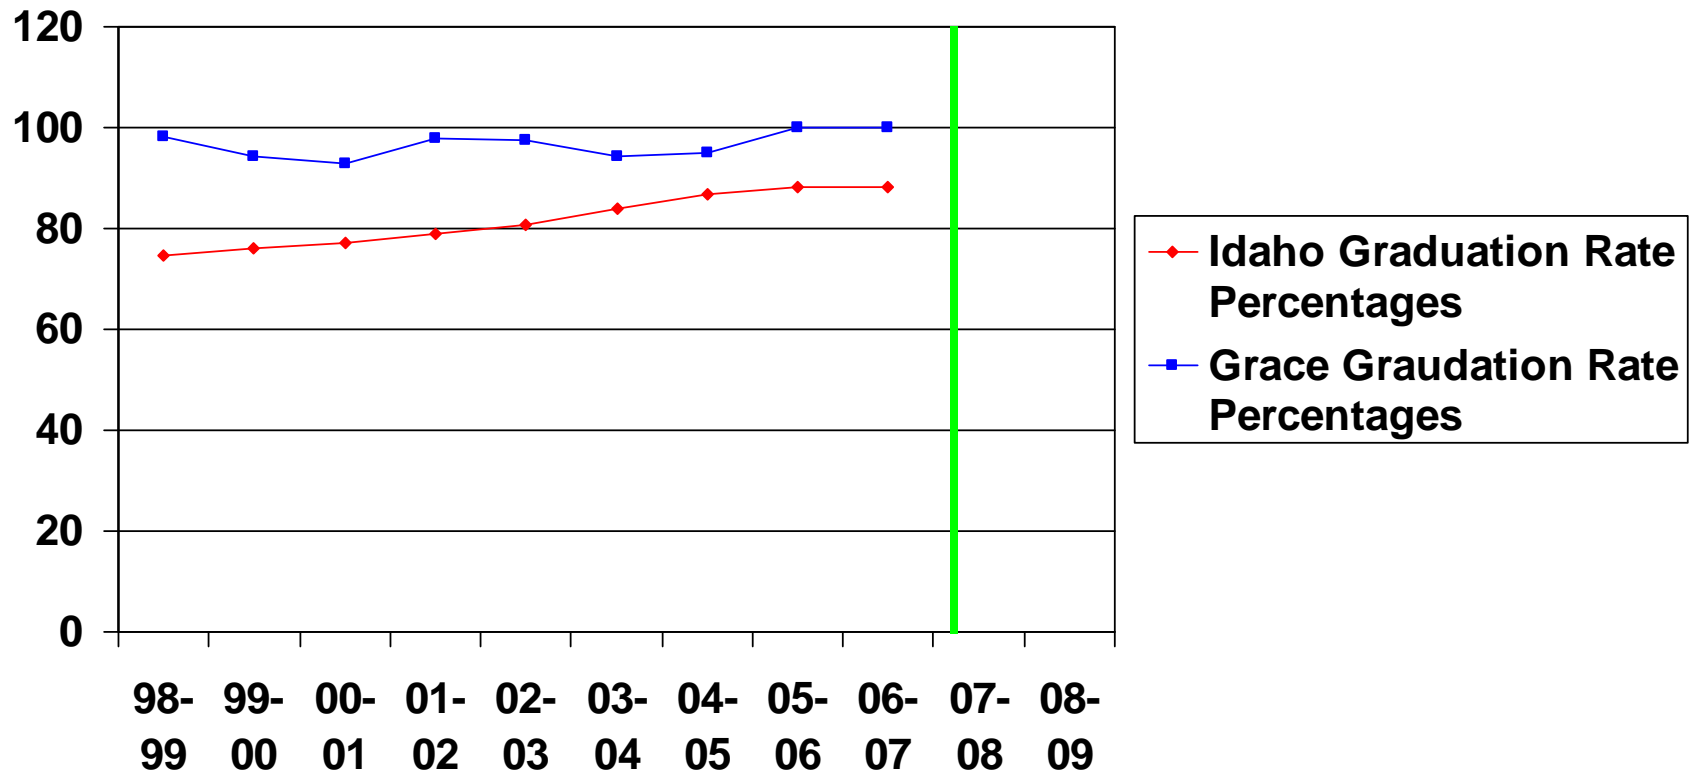

Grace School District #148 Graduation Completion Rates

| = School year moved to 4-Day School Week