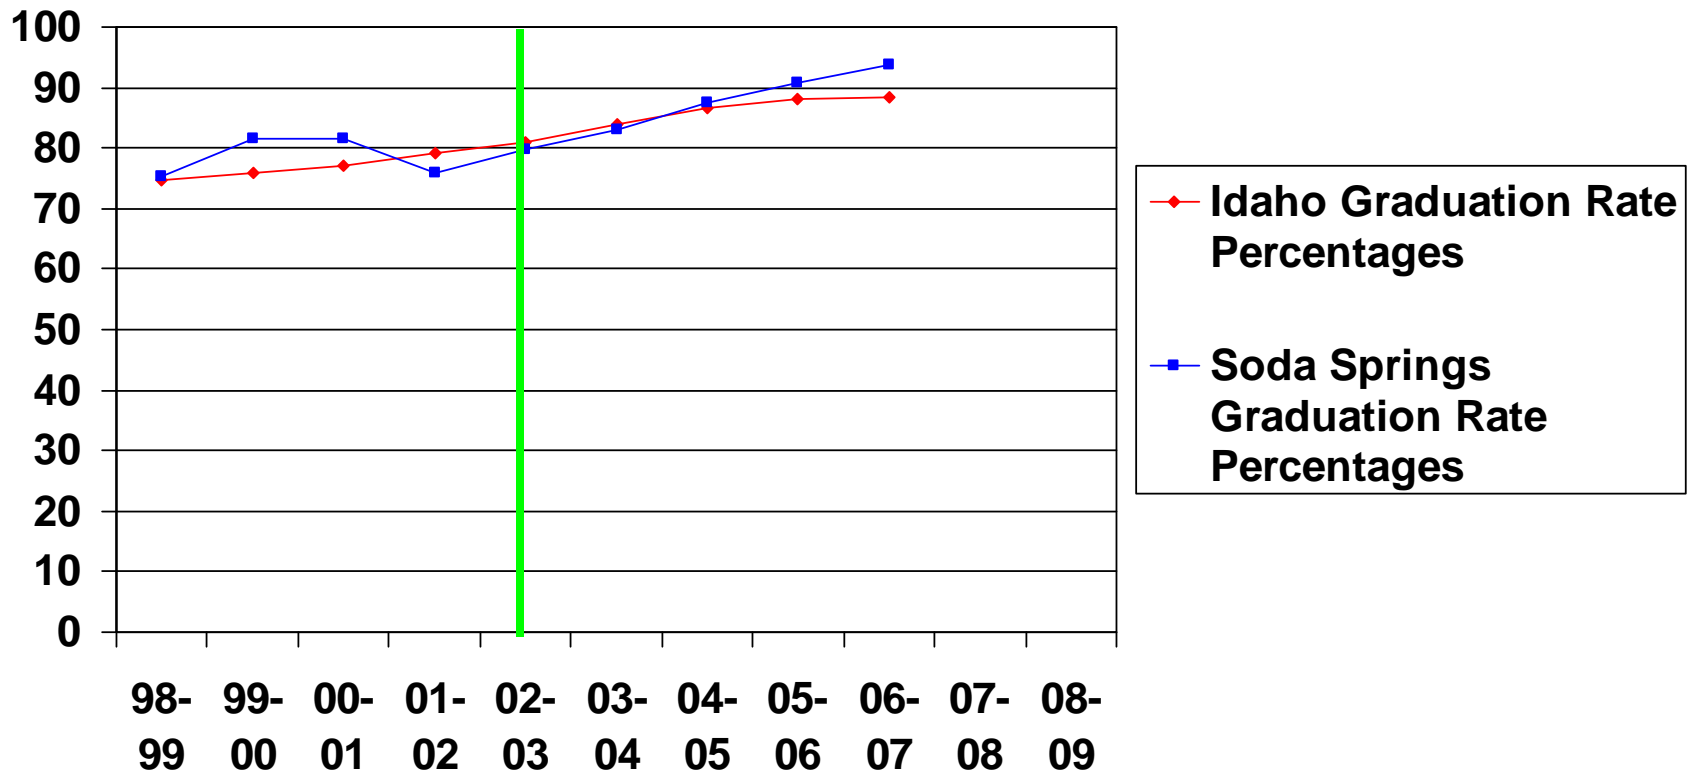

Orofino School District #171 Graduation Completion Rates

| = School year moved to 4-Day School Week