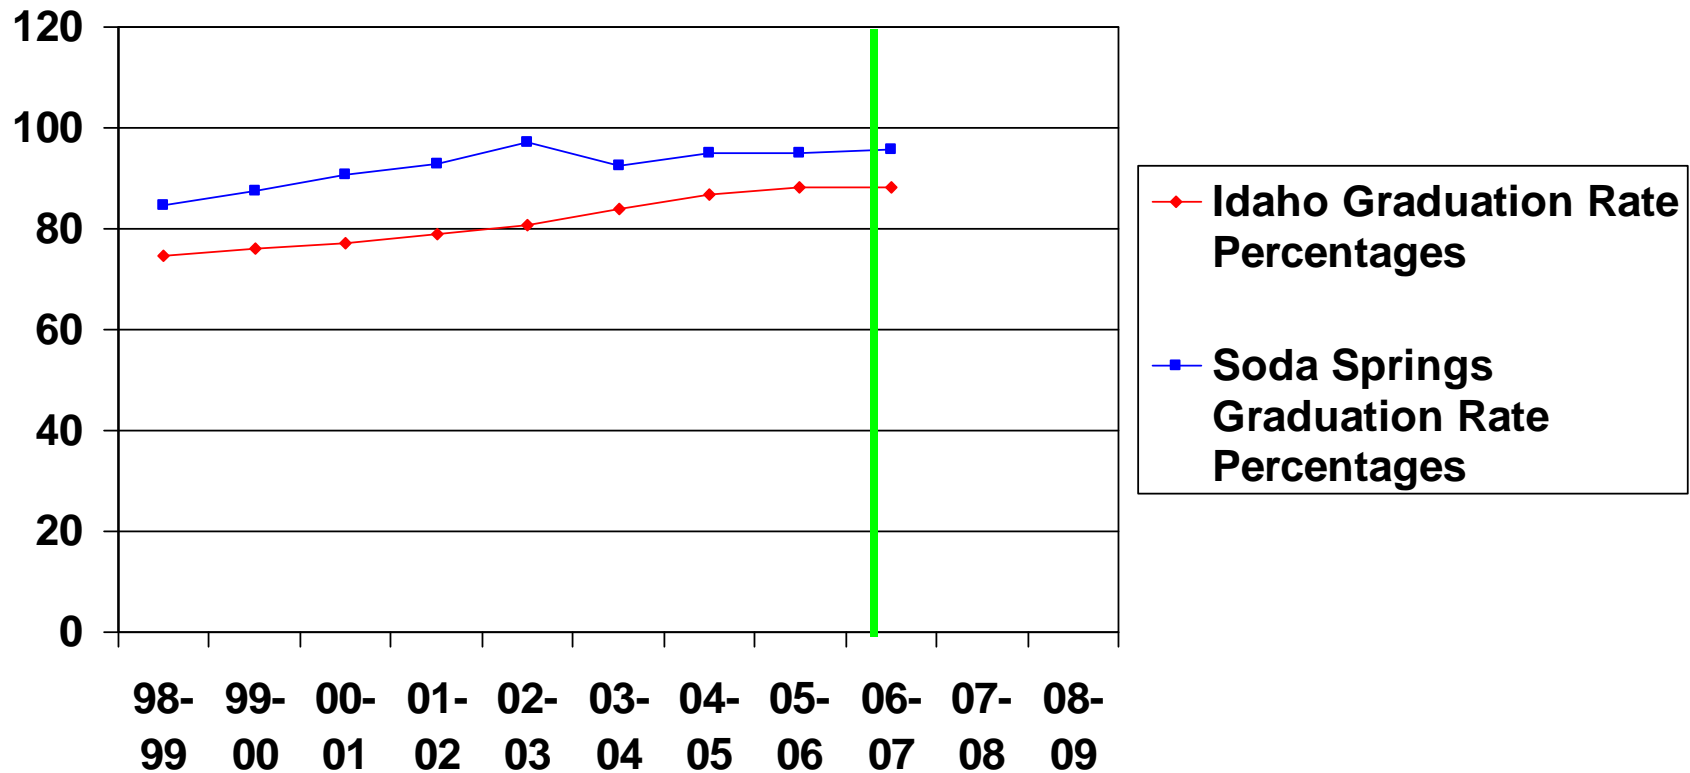

Soda Springs School District #150 Graduation Completion Rates

| = School year moved to 4-Day School Week