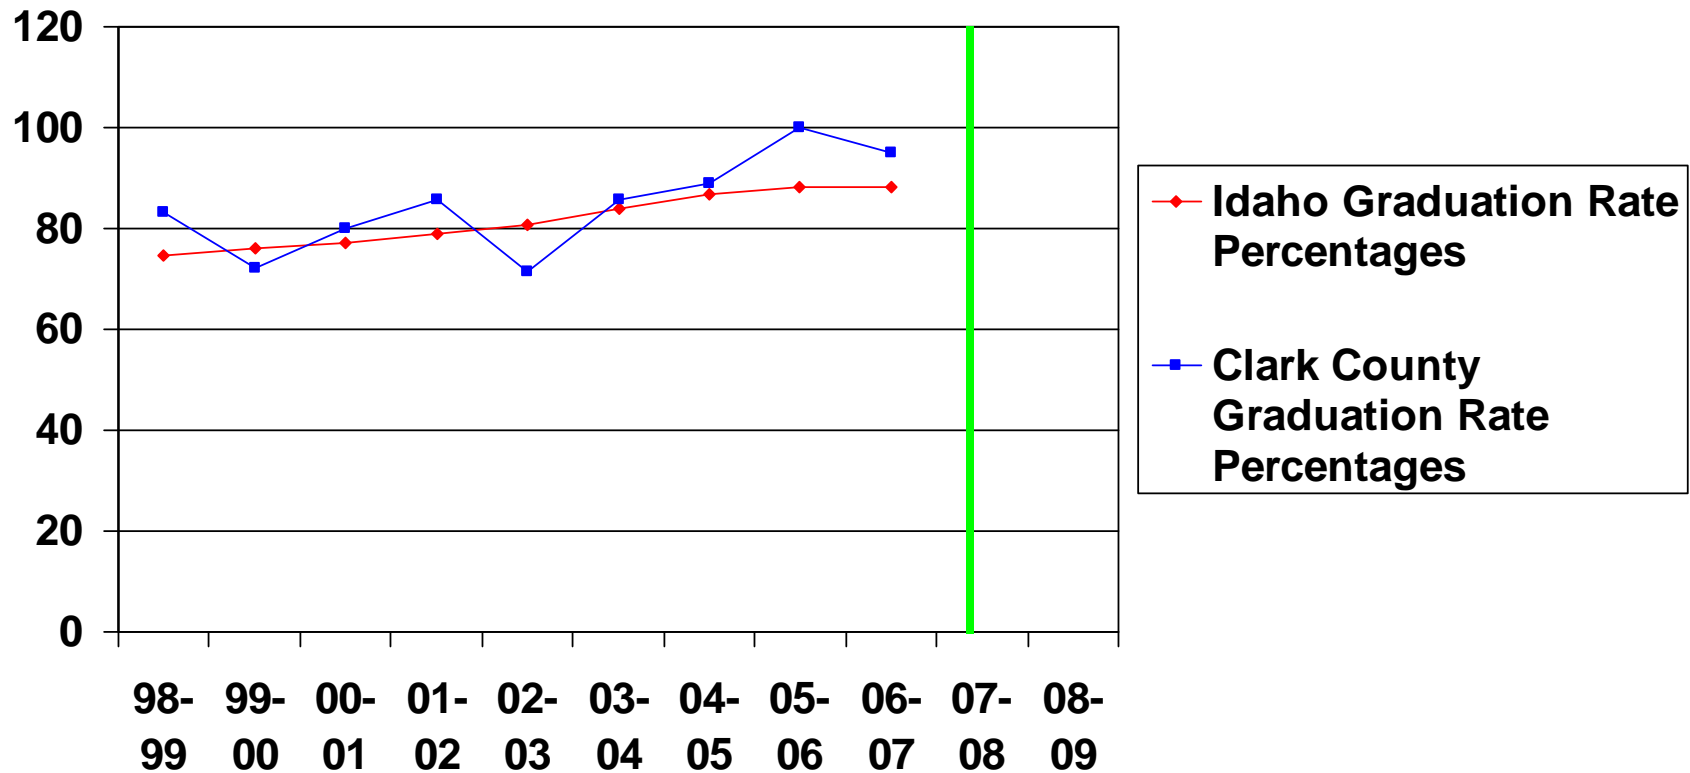

Clark County School District #161 Graduation Completion Rates

| = School year moved to 4-Day School Week