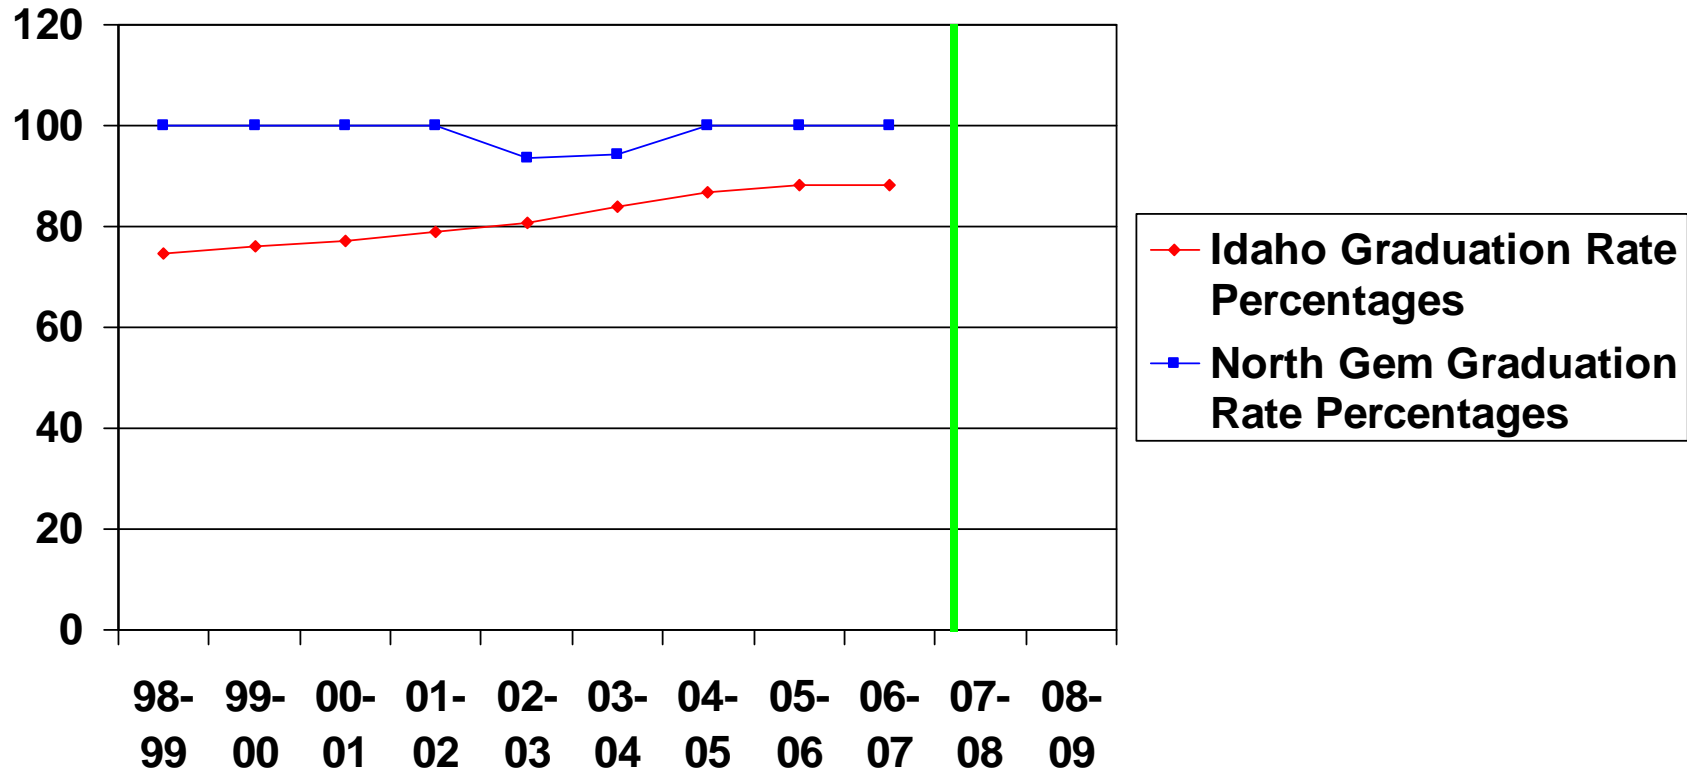

North Gem School District #149 Graduation Completion Rates

| = School year moved to 4-Day School Week