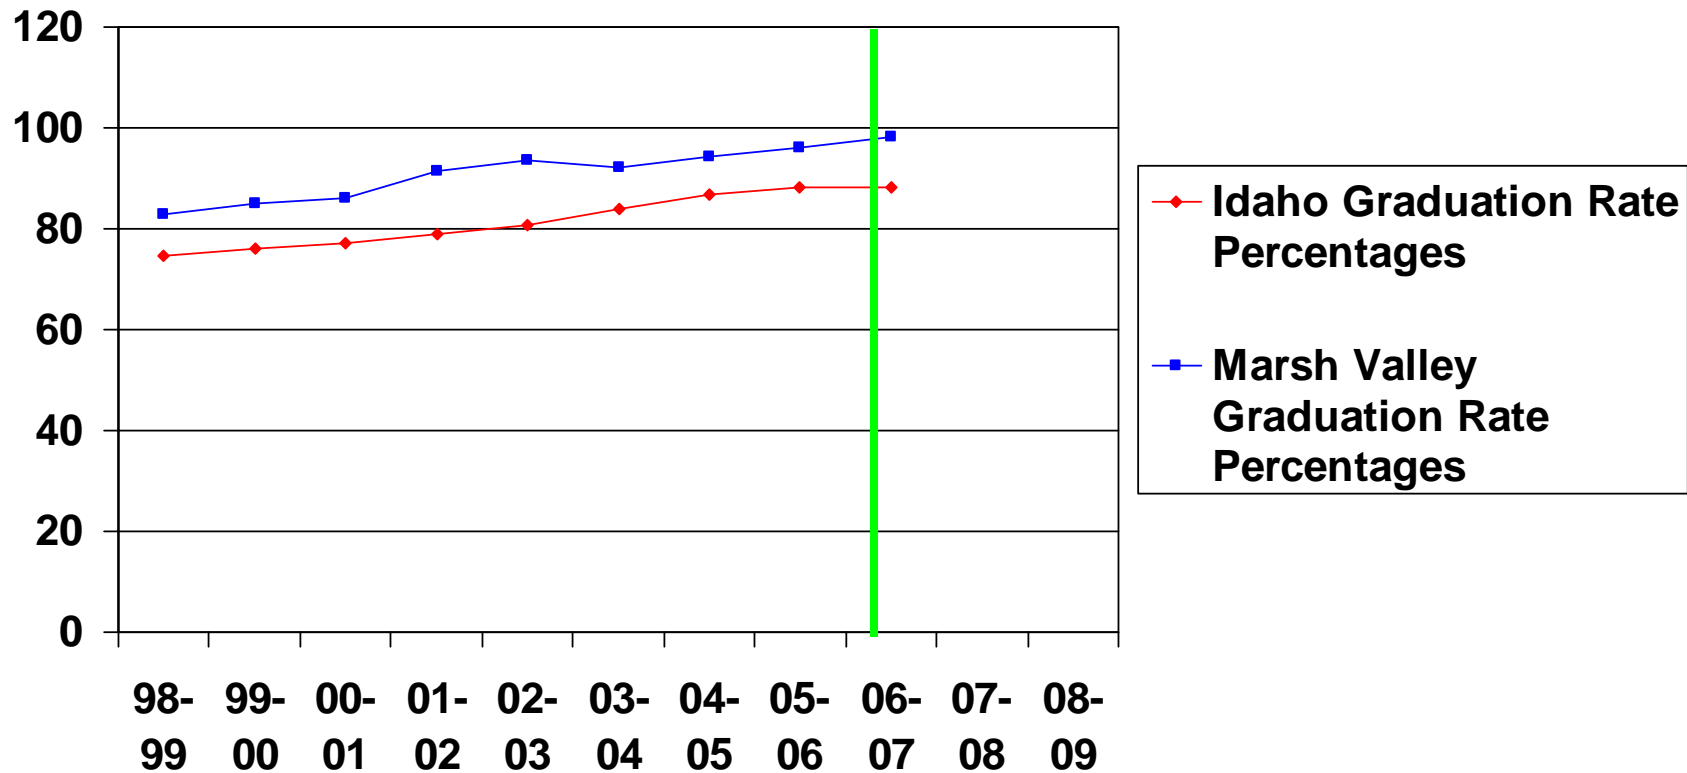

State Graduation Completion Rates

Marsh Valley School District #21 Graduation Completion Rates

| = School year moved to 4-Day School Week

Bear Lake County School District #33 Graduation Completion Rates

| = School year moved to 4-Day School Week