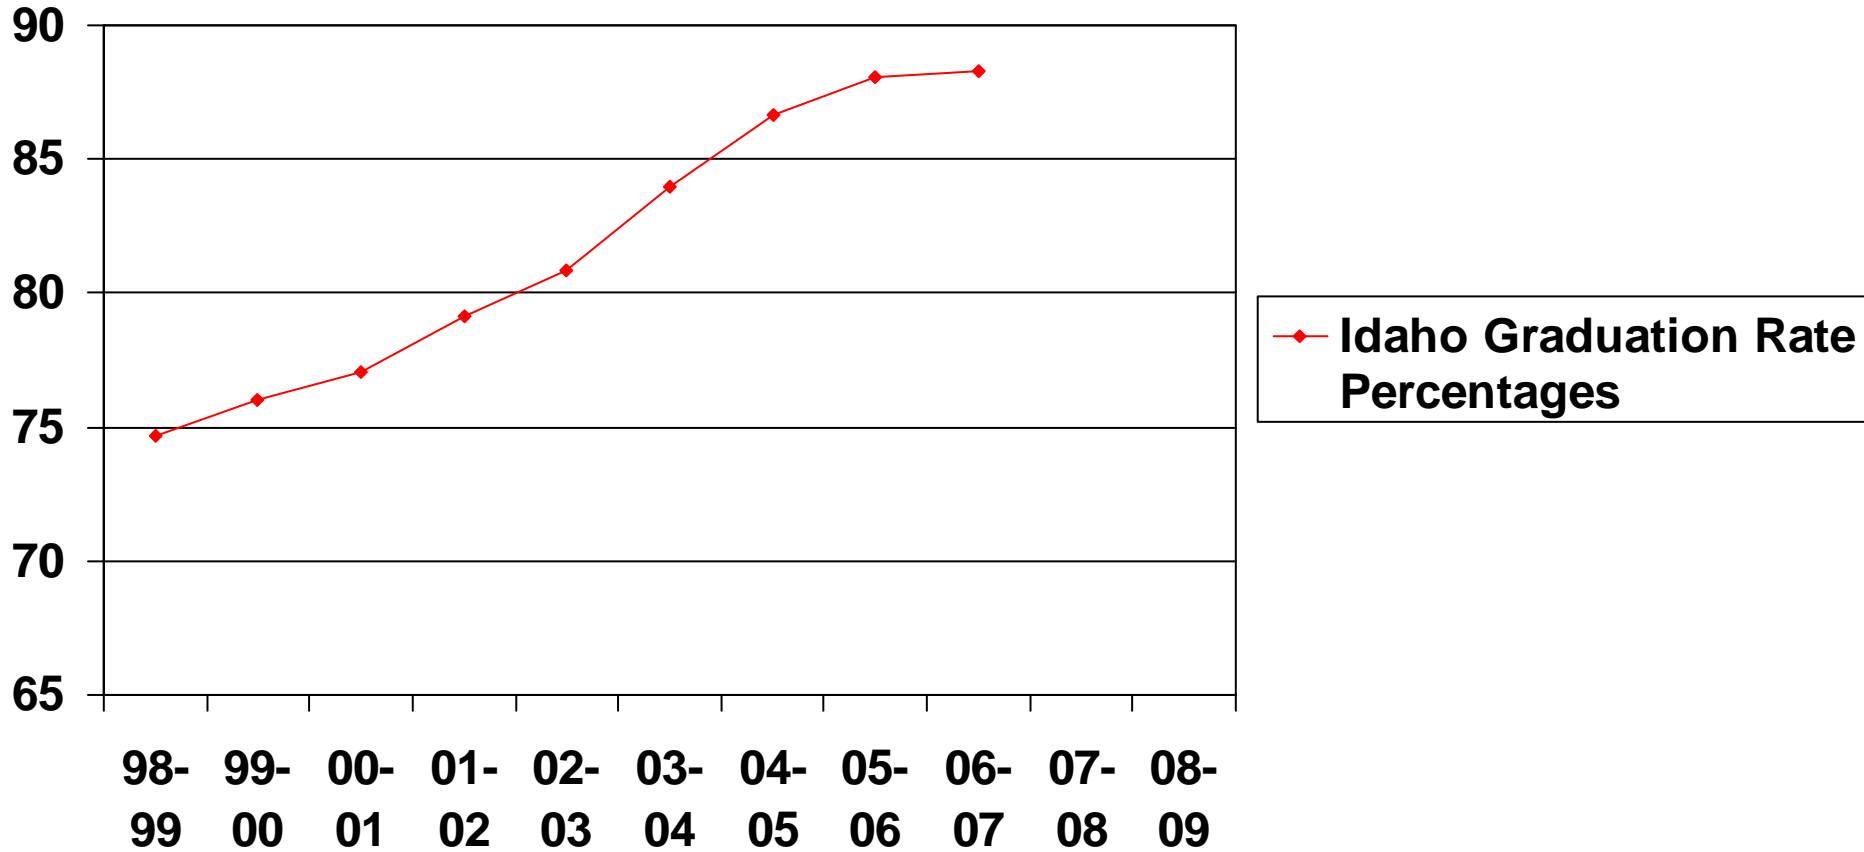

State Graduation Completion Rates

Marsh Valley School District #21 Graduation Completion Rates

| = School year moved to 4-Day School Week

Bear Lake County School District #33 Graduation Completion Rates

| = School year moved to 4-Day School Week