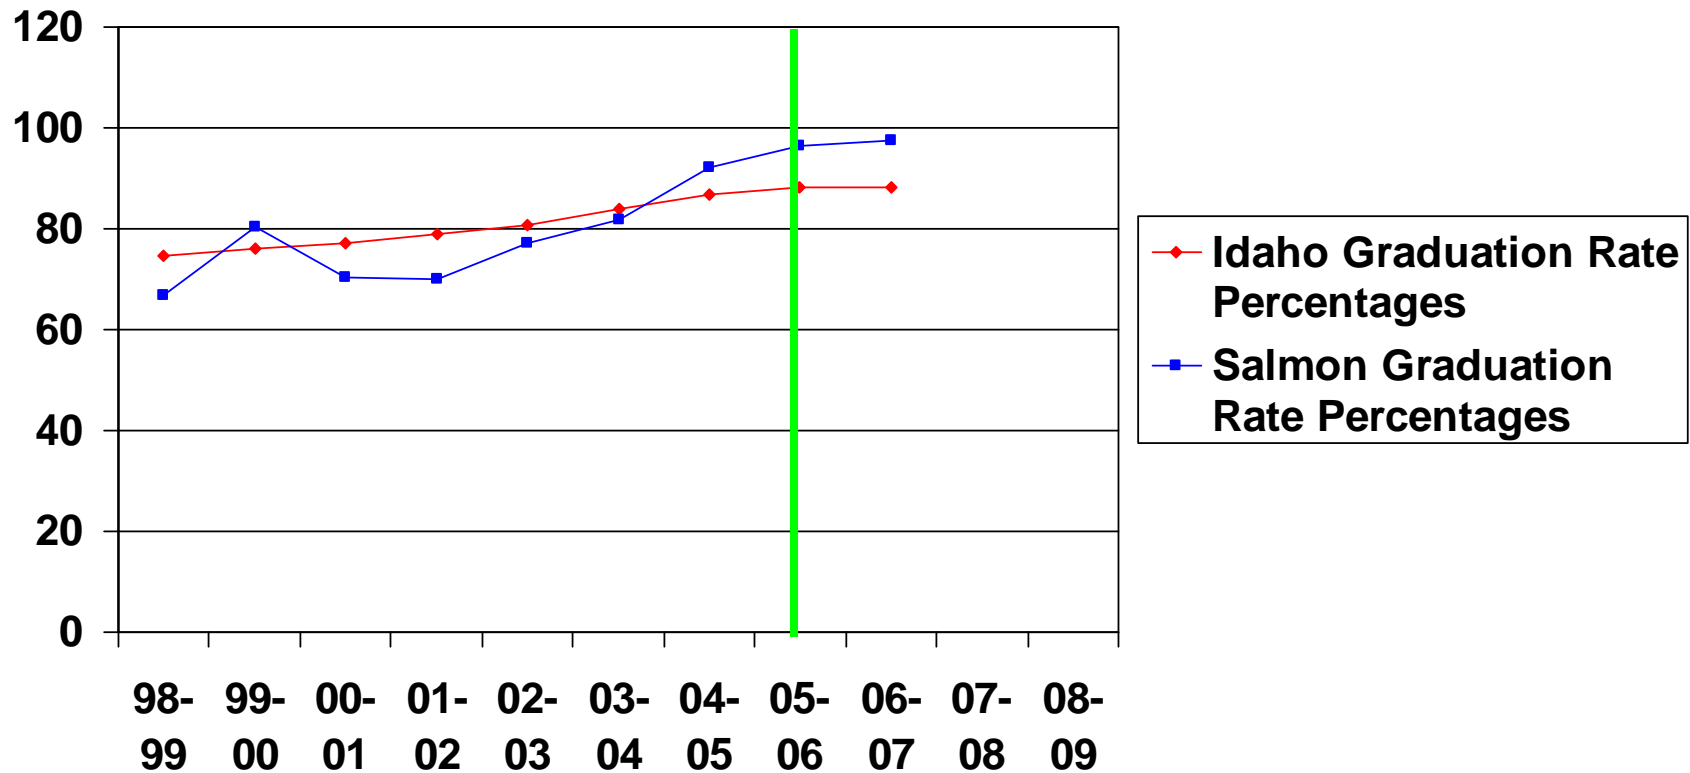

Salmon School District #291 Graduation Completion Rates

| = School year moved to 4-Day School Week