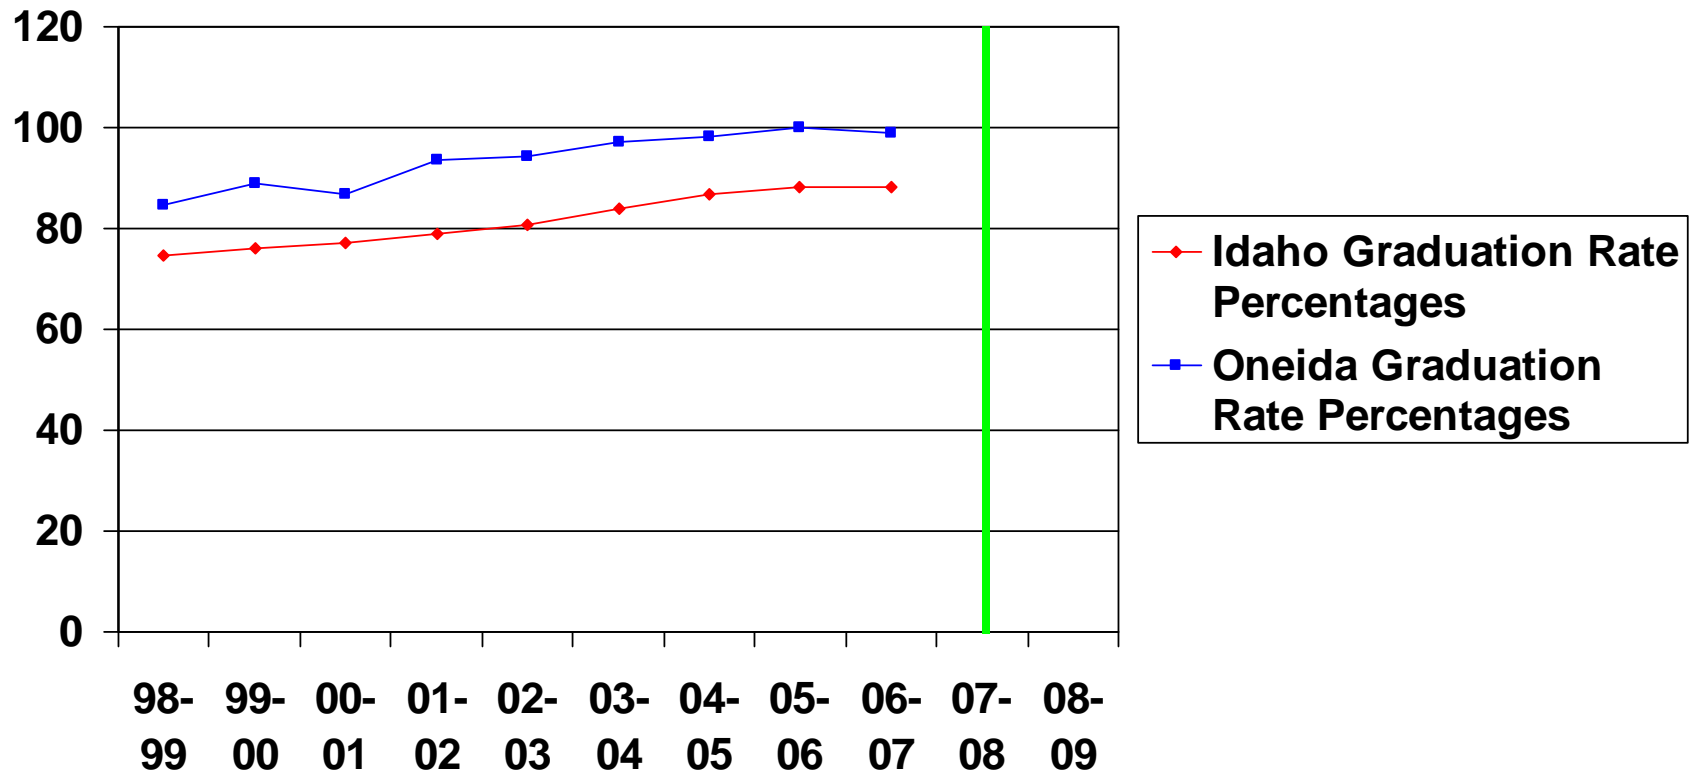

Oneida School District #351 Graduation Completion Rates

| = School year moved to 4-Day School Week