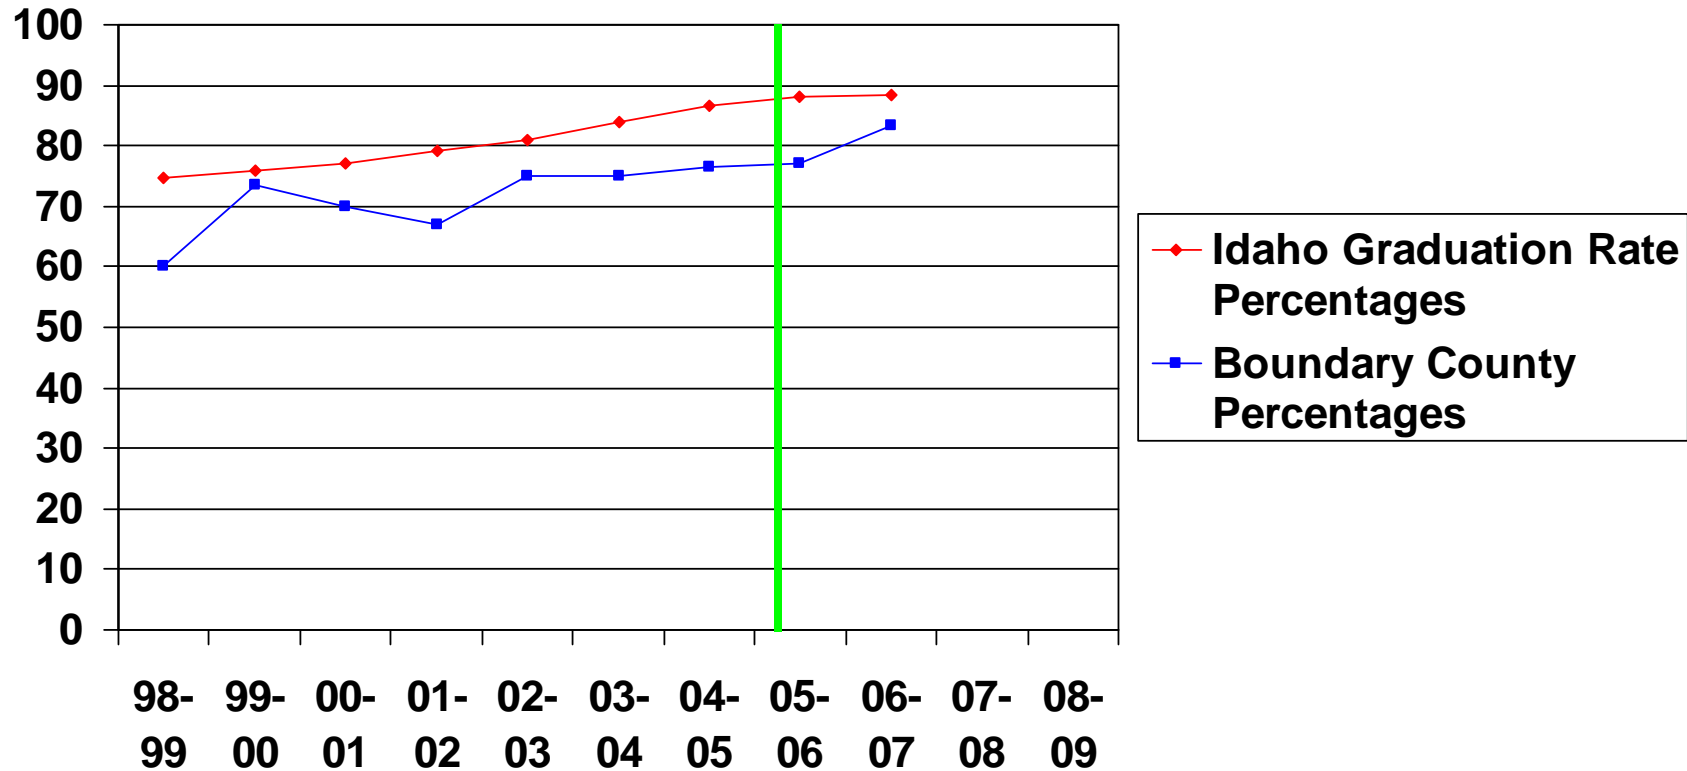

Boundary County School District #101 Graduation Completion Rates

| = School year moved to 4-Day School Week