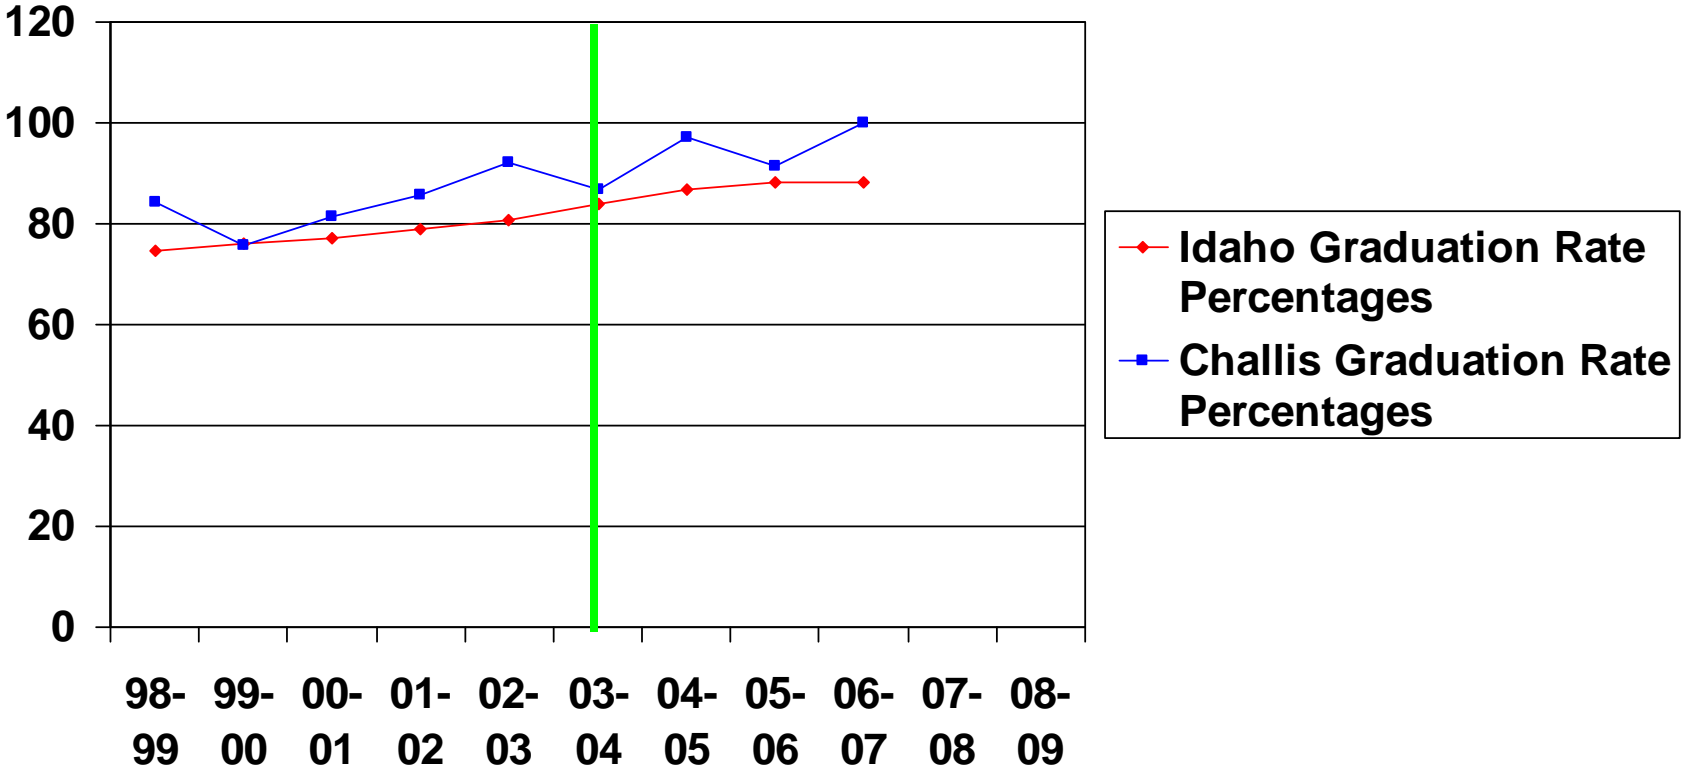

Challis School District #181 Graduation Completion Rates

| = School year moved to 4-Day School Week